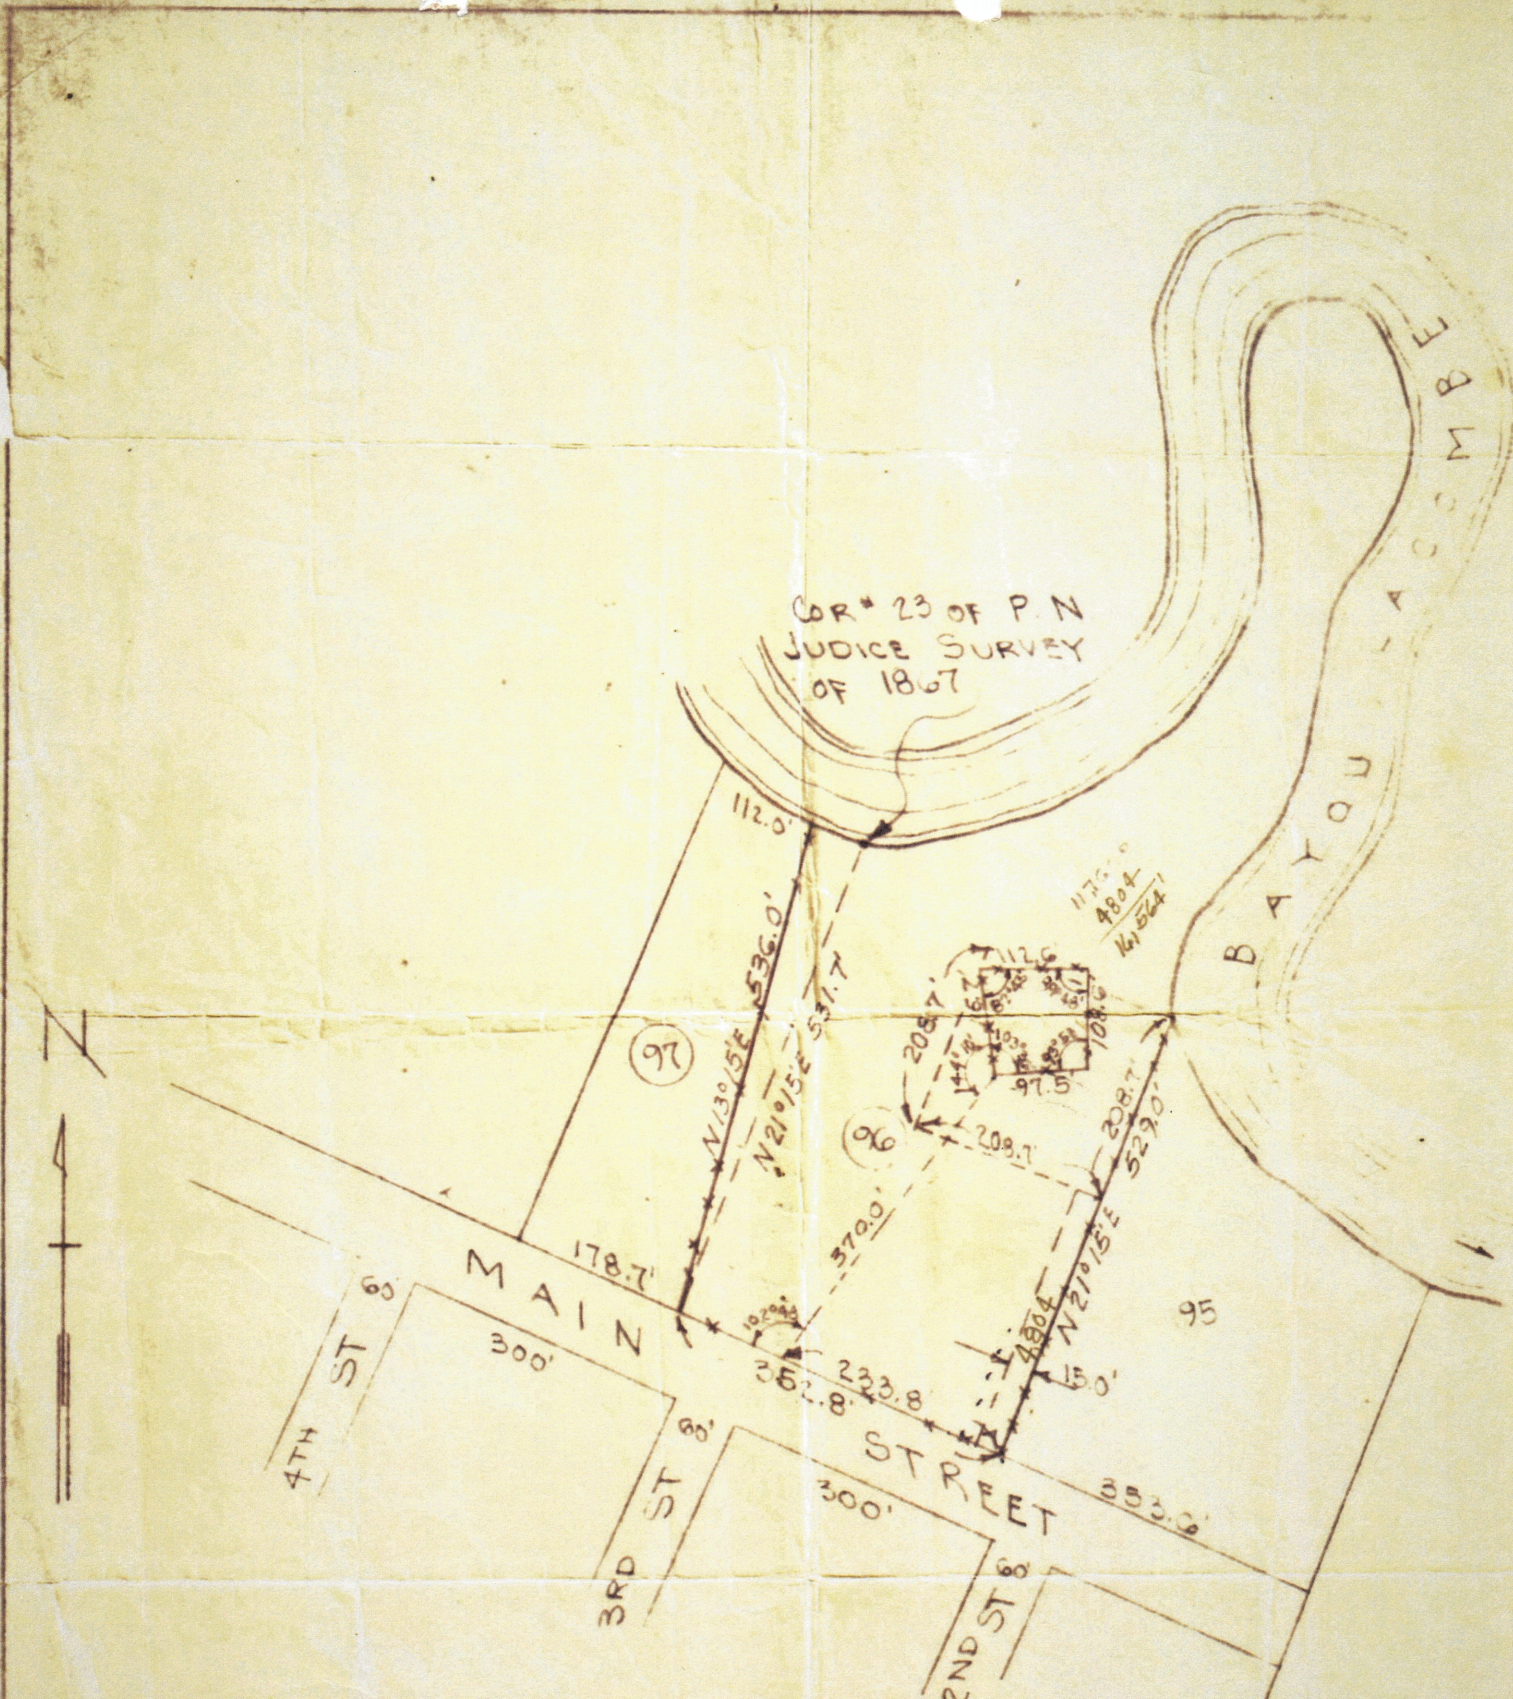

3

April
Eusebio Batista

HYPOLITE ATLOW
PVT US ARMY
WORLD WAR I
AUG 24 1886 MAY 16 1921

ROSE

REV. J. C. ROSE
1830—1915

WILLIAMSON COUNTY, TENN.
MAY 10 1915

PLAT OF CEMETERY

LOCATION LOT 96 LACOMBE, LA.

SURVEY BY E. J. CHAMPAGNE

DEPUTY PARISH SURVEYOR 2 AUG 1959

MAP BY EJC SCALE 1" = 200' DWG NO 1665